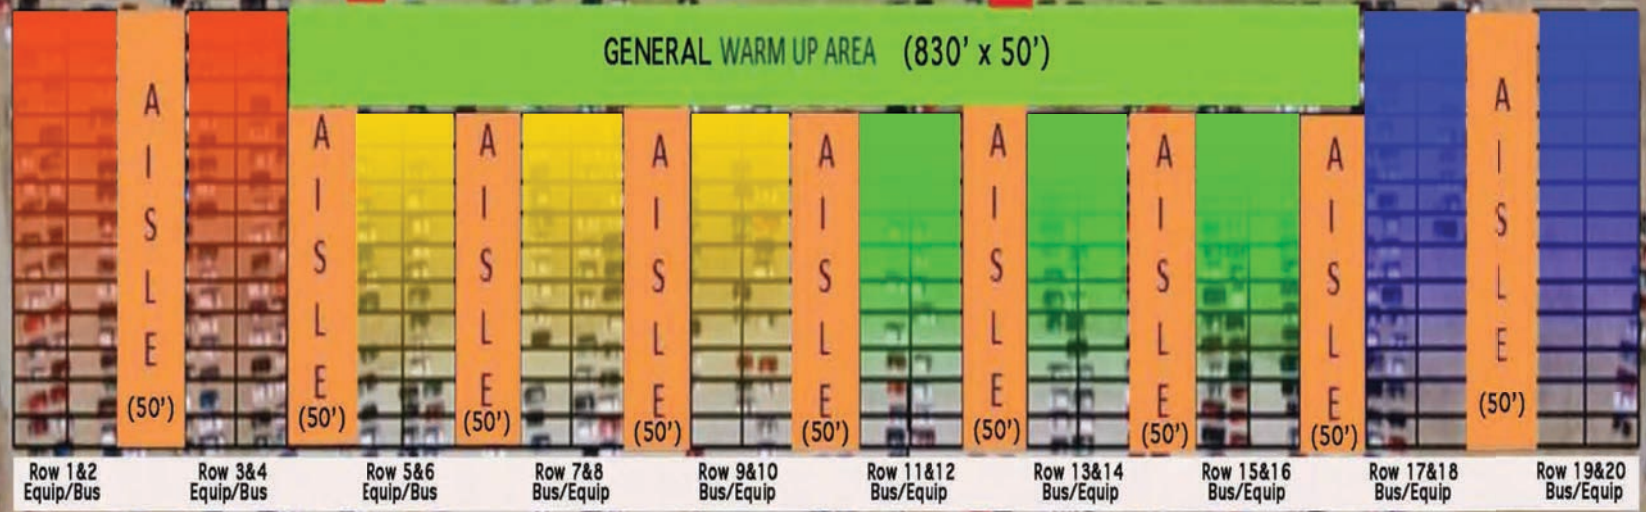

Arrival time for Band Day Infield Parking: Gates 6 & 16 will open at approximately 6:30am so that Band Day vehicles may begin entering the Fairgrounds. (Most other gates will open at 8:00am)

Only band buses, semis, and equipment vehicles will park in the Bus, Semi and Equipment Vehicle Parking Area located in the north area of the infield. There are 224 Parking Spaces and each Space = 40' x 14', the standard parking space for a commercial bus. A Band Day Parking/Warm-up Staff of 20 will assist each band with parking of buses and equipment vehicles as well as the entrance & exit from the designated warm-up areas.

All director, staff, parent, and fan vehicles parking in the infield must park in other areas of the infield as directed by infield parking personnel