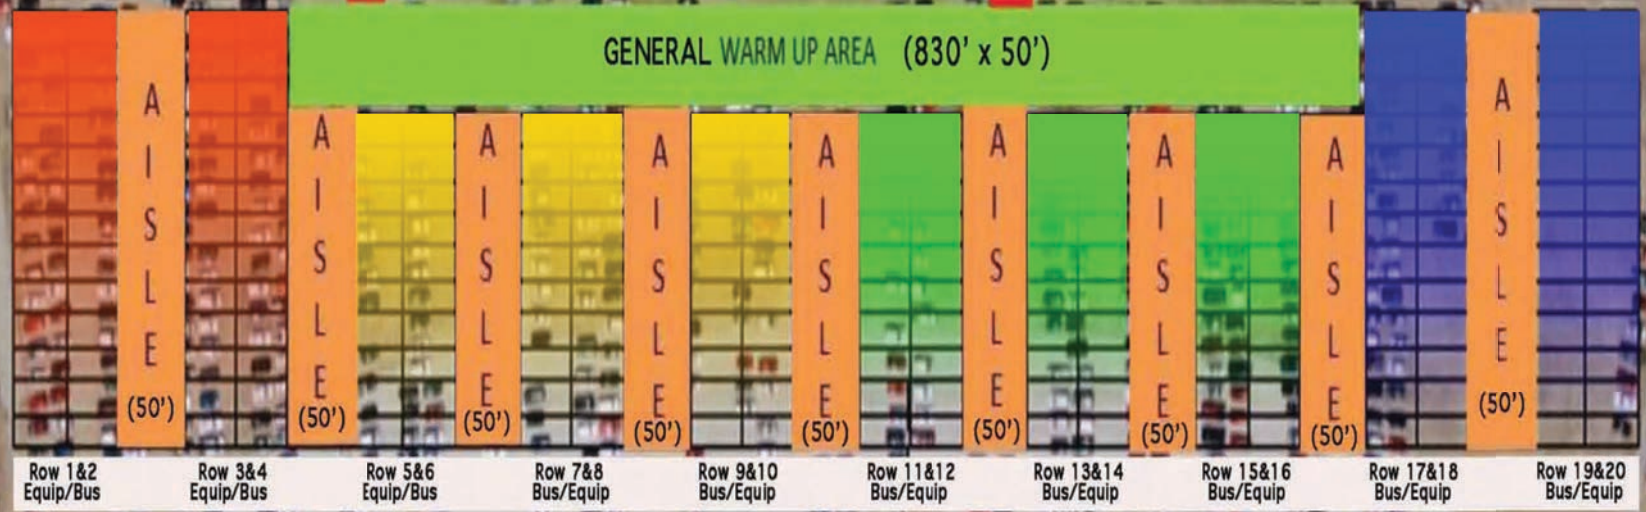

Arrival time for Band Day Infield Parking: Gates 6 & 16 will open at approximately 6:30am so that Band Day vehicles may begin entering the Fairgrounds. (Most other gates will open at 8:00am)

Only band buses, semis, and equipment vehicles will park in the Bus, Semi and Equipment Vehicle Parking Area located in the north area of the infield. There are 224 Parking Spaces and each Space = 40' x 14', the standard parking space for a commercial bus. A Band Day Parking/Warm-up Staff of 20 will assist each band with parking of buses and equipment vehicles as well as the entrance & exit from the designated warm-up areas.

All director, staff, parent, and fan vehicles parking in the infield must park in other areas of the infield as directed by infield parking personnel